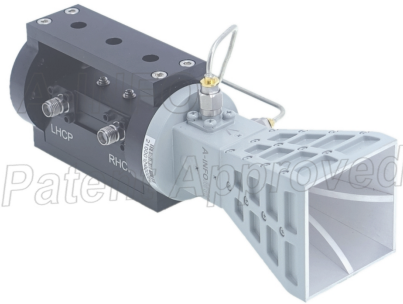

## Technical Specification

Frequency Range(GHz)	6.0 - 18.0
Gain(dBic)	12 Typ.
Polarization	Dual Circular
Axial Ratio(dB)	2.0 Typ.
	4.0 Max.
3dB Beamwidth(deg)	E Plane: 76 - 29
	H Plane: 75 - 30
Port to Port Isolation(dB)	15 Typ.
VSWR	2.0:1 Max.
Connector	SMA-Female
Power Handling(W CW)	20 Max.
Material	Al
Finish	Chemical Conversion Coating and Anodizing, Gray Paint
Size(mm)	62.9 x 63.6 x 154.5
Net Weight(Kg)	0.34 Around

**SMA-Female Output with L Type Mounting Bracket (Option, P/N: LB-20180-L)**

**SMA-Female Output with Radome (Option, P/N: LB-SJ-60180-P03SPO, Outdoor Application)**

SMA-Female Output with L Type Mounting Bracket & Radome (Option, P/N: LB-20180-L & LB-SJ-60180-P03SPO, Outdoor Application)