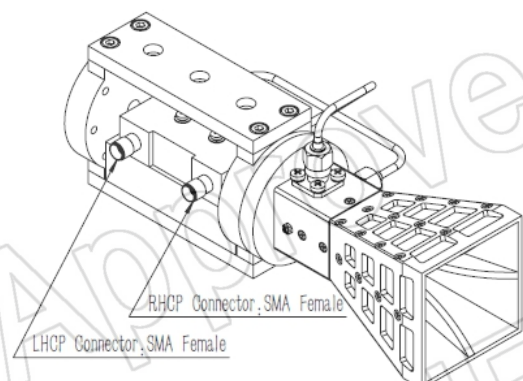

Outline Drawing (Size: mm)

SMA-Female Output (P/N: LB-SJ-60180-P03)

AINFO Inc.

China(Beijing):
China(Chengdu):
USA :

Tel: (+86) 10-6266-7326,
Tel: (+86) 28-8519-2786,
Tel: (+1) 949-639-9688,

(+86) 10-6266-7327
(+86) 28-8519-3044
(+1) 949-639-9608

Page 1 of 15

Fax: (+86) 10-6266-7379
Fax: (+86) 28-8519-3068
Fax: (+1) 949-639-9670

Website: www.ainfoinc.com
Email: sales@ainfoinc.com