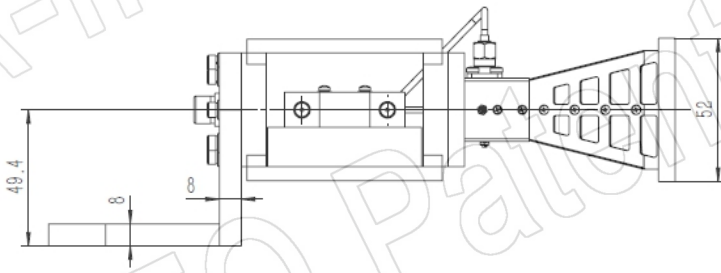

**SMA-Female Output with L Type Mounting Bracket (Option, P/N: LB-20180-L)**

**SMA-Female Output with Radome (Option, P/N: LB-SJ-60180-P03SPO, Outdoor Application)**

SMA-Female Output with L Type Mounting Bracket & Radome (Option, P/N: LB-20180-L & LB-SJ-60180-P03SPO, Outdoor Application)