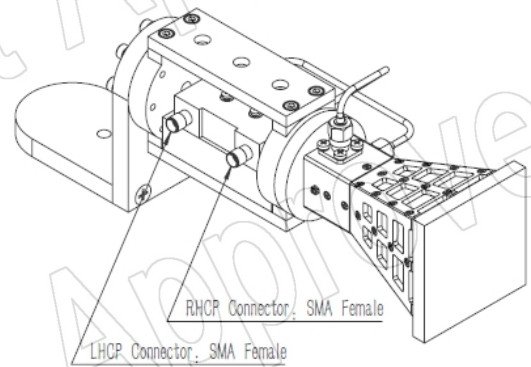

**SMA-Female Output with L Type Mounting Bracket (Option, P/N: LB-20180-L)**

**SMA-Female Output with Radome (Option, P/N: LB-SJ-60180-P03SPO, Outdoor Application)**

SMA-Female Output with L Type Mounting Bracket & Radome (Option, P/N: LB-20180-L & LB-SJ-60180-P03SPO, Outdoor Application)