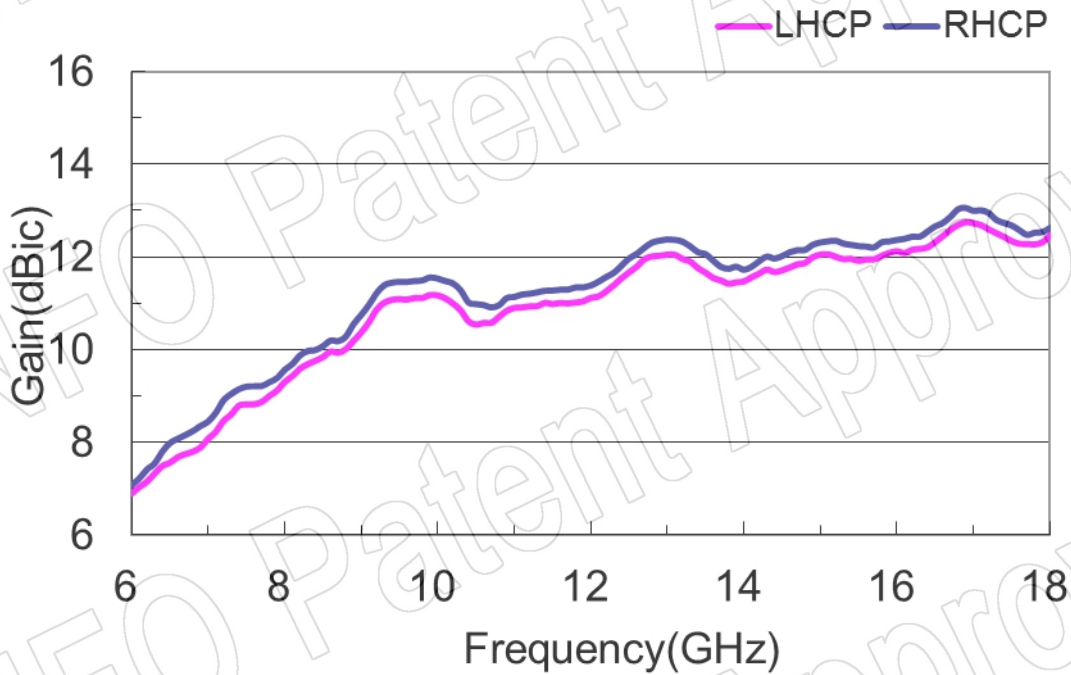

Test Results

1. Gain