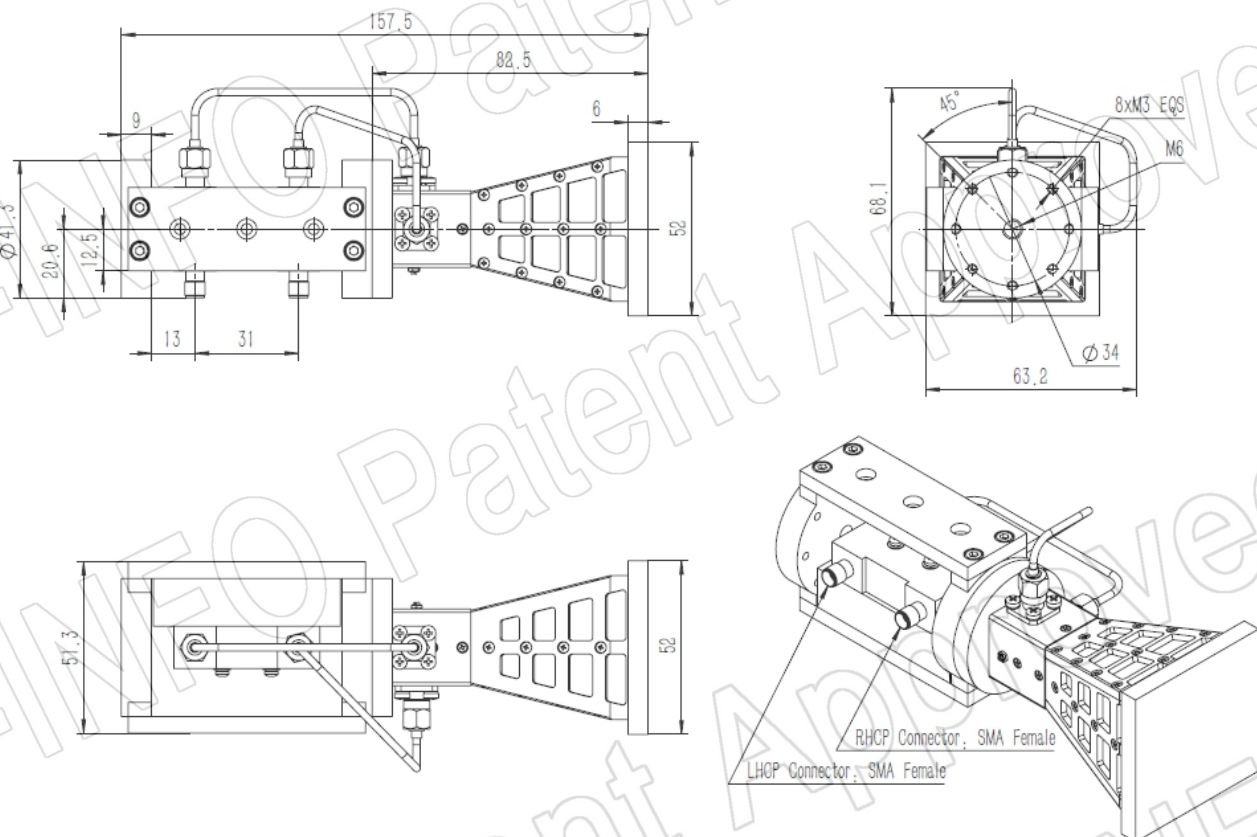

**SMA-Female Output with L Type Mounting Bracket (Option, P/N: LB-20180-L)**

**SMA-Female Output with Radome (Option, P/N: LB-SJ-60180-P03SPO, Outdoor Application)**

SMA-Female Output with L Type Mounting Bracket & Radome (Option, P/N: LB-20180-L & LB-SJ-60180-P03SPO, Outdoor Application)