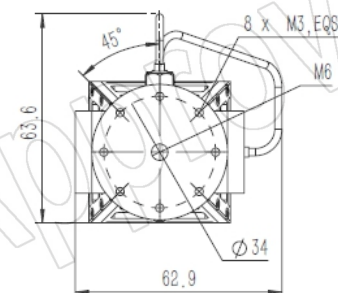

Outline Drawing (Size: mm)

SMA-Female Output (P/N: LB-SJ-60180-P03)

AINFO Inc.

China(Beijing):
China(Chengdu):
USA :

Tel: (+86) 10-6266-7326,
Tel: (+86) 28-8519-2786,
Tel: (+1) 949-639-9688,

(+86) 10-6266-7327
(+86) 28-8519-3044
(+1) 949-639-9608

Page 1 of 15

Fax: (+86) 10-6266-7379
Fax: (+86) 28-8519-3068
Fax: (+1) 949-639-9670

Website: www.ainfoinc.com
Email: sales@ainfoinc.com