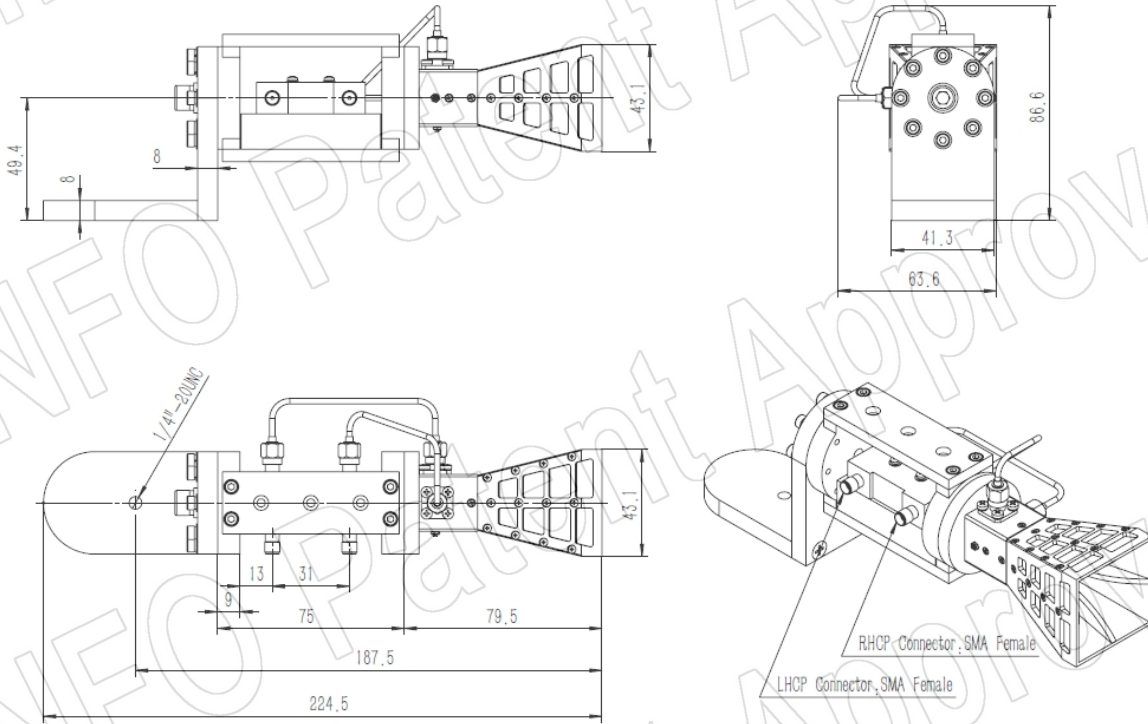

SMA-Female Output with L Type Mounting Bracket (Option, P/N: LB-20180-L)