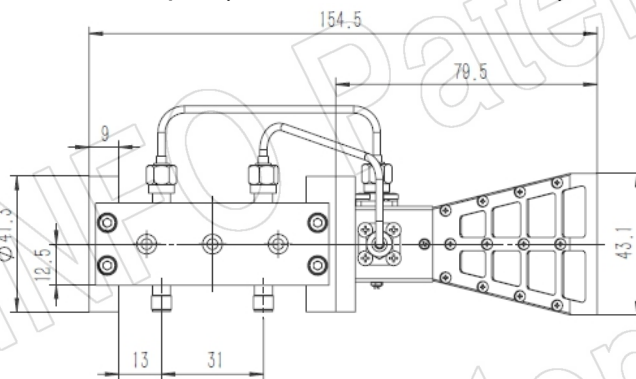

Outline Drawing (Size: mm)

SMA-Female Output (P/N: LB-SJ-60180-P03)

AINFO Inc.

China(Beijing):
China(Chengdu):
USA :

Tel: (+86) 10-6266-7326,
Tel: (+86) 28-8519-2786,
Tel: (+1) 949-639-9688,

(+86) 10-6266-7327
(+86) 28-8519-3044
(+1) 949-639-9608

Page 1 of 15

Fax: (+86) 10-6266-7379
Fax: (+86) 28-8519-3068
Fax: (+1) 949-639-9670

Website: www.ainfoinc.com
Email: sales@ainfoinc.com