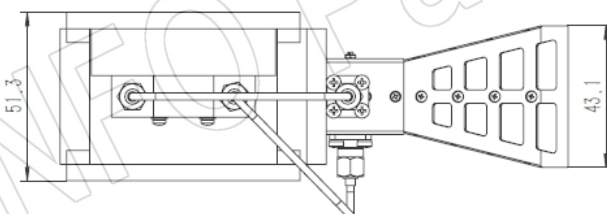

Outline Drawing (Size: mm)

SMA-Female Output (P/N: LB-SJ-60180-P03)

AINFO Inc.

China(Beijing):
China(Chengdu):
USA :

Tel: (+86) 10-6266-7326,
Tel: (+86) 28-8519-2786,
Tel: (+1) 949-639-9688,

(+86) 10-6266-7327
(+86) 28-8519-3044
(+1) 949-639-9608

Page 1 of 15

Fax: (+86) 10-6266-7379
Fax: (+86) 28-8519-3068
Fax: (+1) 949-639-9670

Website: www.ainfoinc.com
Email: sales@ainfoinc.com