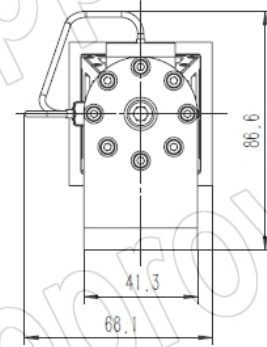

SMA-Female Output with L Type Mounting Bracket & Radome (Option, P/N: LB-20180-L & LB-SJ-60180-P03SPO, Outdoor Application)