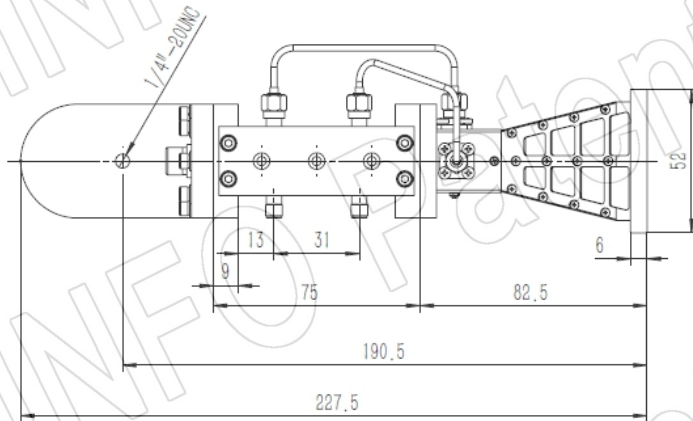

**SMA-Female Output with L Type Mounting Bracket (Option, P/N: LB-20180-L)**

**SMA-Female Output with Radome (Option, P/N: LB-SJ-60180-P03SPO, Outdoor Application)**

SMA-Female Output with L Type Mounting Bracket & Radome (Option, P/N: LB-20180-L & LB-SJ-60180-P03SPO, Outdoor Application)